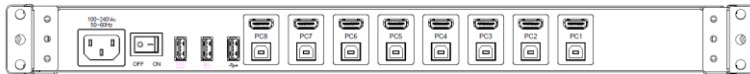

# 8 ports HDMI LCD Console Drawers

Optimize rack space. Maximize rack monitoring

(USB Port for device access)

HDMI LCD console drawers provide a variety of features that simplify to access servers to making system monitoring, troubleshooting and software upgrades.

The self-locking rails when in the fully extended open position and the ultra convenient auto lock release when the LCD panel is closed, make for simple and hassle-free operation.

Available with 17.3" Full HD A-Grade LCD panels, integrated 8 ports USB-HDMI KVM switch.

## Features

- 17.3" FHD 1920 x 1080 resolution
- Support USB-HDMI interface.
- 8 ports HDMI 2.0 input
- Front 1x USB, Rear 1x USB 2.0 Type A, Sharing USB peripheral Device for computer (ex, flash disk, hard driver, KB/Mouse).
- Additional two USB console port to add local KB/Mouse.
- Build in 2x 2 watts stereo speakers.
- Durable 104-key keyboard and touch pad.
- Quick and simple installation.
- Self-locking and auto release rails for ultra convenience.
- Port selection via push buttons or hotkey.